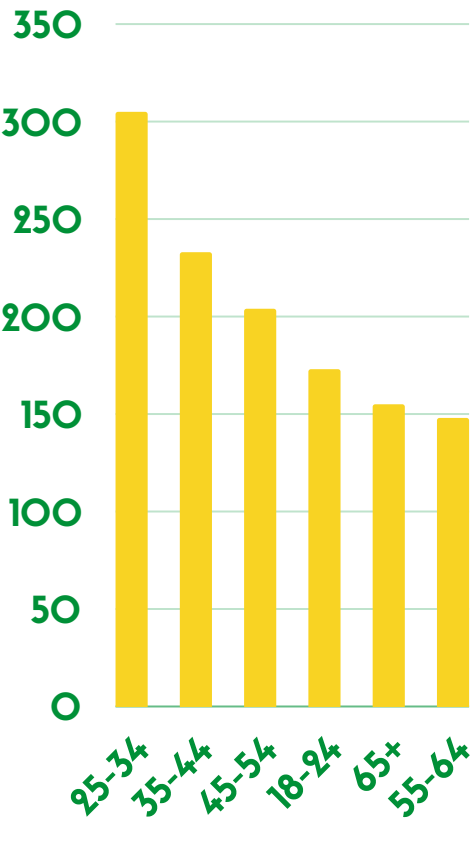

ADELAIDE PLAINS COUNCIL

WHAT ARE OUR COMMUNITY NEEDS?

3284 SESSIONS 1 JULY 2022 - 30 JUNE 2023

TOP 25 LANDING PAGES:

SESSIONS BY PRIMARY CATEGORY

WHO ARE OUR USERS?

AGE

DEVICE