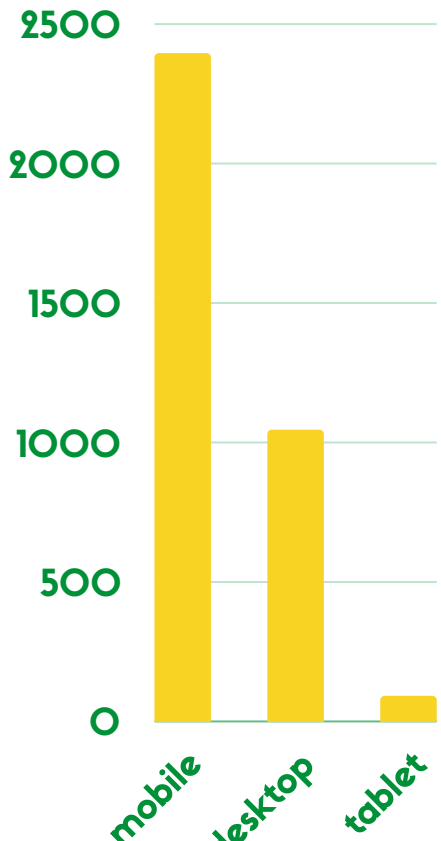

ADELAIDE PLAINS COUNCIL

WHAT ARE OUR COMMUNITY NEEDS?

3284 SESSIONS 1 JULY 2022 - 30 JUNE 2023

TOP 25 LANDING PAGES:

SESSIONS BY PRIMARY CATEGORY

WHO ARE OUR USERS?

AGE

DEVICE

MEDIUM