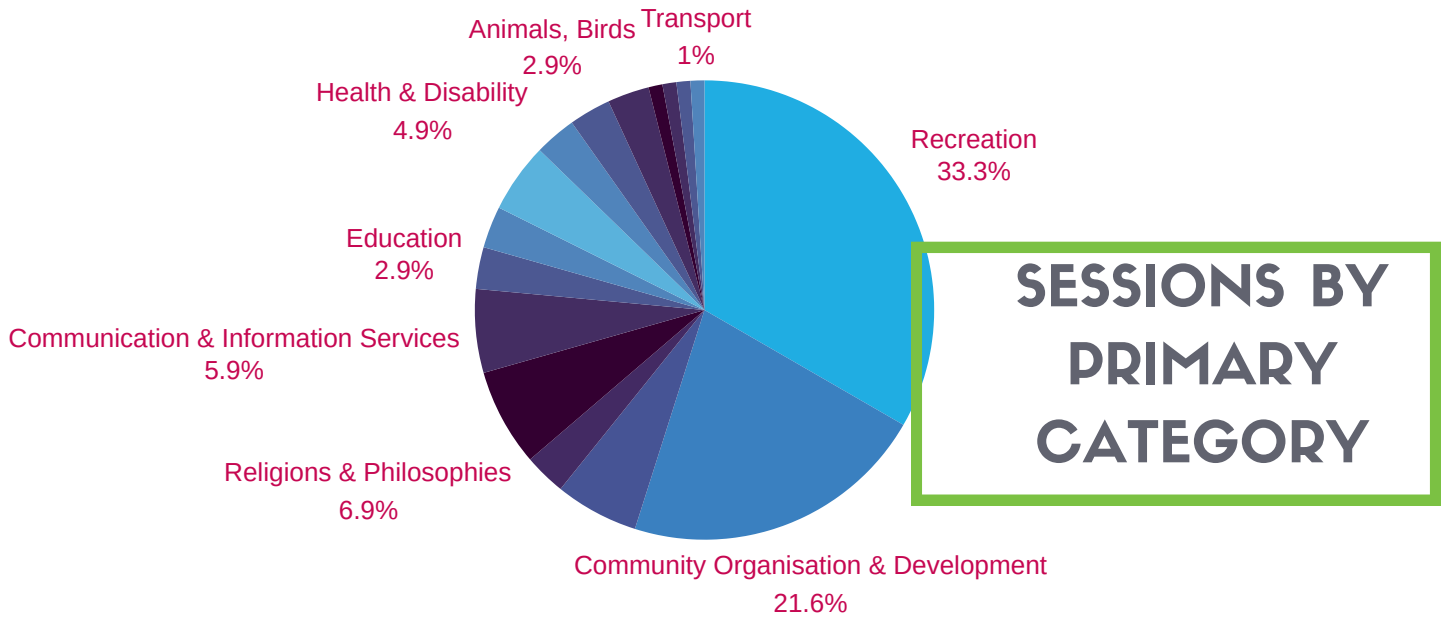

ADELAIDE PLAINS COUNCIL

WHAT ARE OUR COMMUNITY NEEDS?

3284 SESSIONS 1 JULY 2022 - 30 JUNE 2023

TOP 25 LANDING PAGES:

SESSIONS BY PRIMARY CATEGORY

WHO ARE OUR USERS?

AGE

DEVICE